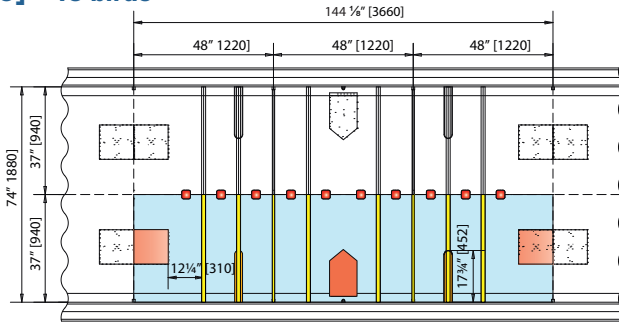

PLUS 94

Conventional System for Layers

- A** = cages height with feeding **trolley**
- B** = cages height with **chain** feeding
- C** = tier distance: 27³/₈" [695 mm] with and without drying manure system

PLUS 94

Conventional System
(Enriched configuration available as an option)

Box 96 1/8" x 37" [2440x940] - 31 birds

Box 144 1/8" x 37" [3660 x 940] - 45 birds

- box surface
- nest bottom
- perches
- nipples
- scratching area

BATTERY HEIGHT

PLUS 94	WITH DRYING SYSTEM		WITHOUT DRYING SYSTEM	
	Tier distance 27 3/8" [695mm] (C)		Tier distance 27 3/8" [695mm] (C)	
Width 88 3/4" [2255 mm]	FLAT CHAIN (B)	TROLLEY (A)	FLAT CHAIN (B)	TROLLEY (A)
3 Tiers	93,43 [2373]	100,79 [2560]	93,43 [2373]	100,79 [2560]
4 Tiers	120,79 [3068]	128,15 [3255]	120,79 [3068]	128,15 [3255]
5 Tiers	148,15 [3763]	155,52 [3950]	148,15 [3763]	155,52 [3950]
6 Tiers	175,52 [4458]	182,88 [4645]	175,52 [4458]	182,88 [4645]
7 Tiers	202,88 [5153]	210,24 [5340]	202,88 [5153]	210,24 [5340]
6 Tiers + walkway (3+3)	195,48 [4965]	202,76 [5150]	195,48 [4965]	202,76 [5150]
7 Tiers + walkway (4+3)	222,84 [5660]	230,12 [5845]	222,84 [5660]	230,12 [5845]
8 Tiers + walkway (4+4)	250,20 [6355]	257,49 [6540]	250,20 [6355]	257,49 [6540]
9 Tiers + walkway (5+4)	277,56 [7050]	284,85 [7235]	277,56 [7050]	284,85 [7235]
10 Tiers + walkway (5+5)	304,93 [7745]	312,21 [7930]	304,93 [7745]	312,21 [7930]
11 Tiers + walkway (6+5)	332,29 [8440]	339,57 [8625]	332,29 [8440]	339,57 [8625]
12 Tiers + walkway (6+6)	359,66 [9135]	366,94 [9320]	359,66 [9135]	366,94 [9320]
9 Tiers + 2 walkways (3+3+3)	269,21 [7533]	276,53 [7719]	269,21 [7533]	276,53 [7719]
10 Tiers + 2 walkways (4+3+3)	296,58 [8228]	303,90 [8414]	296,58 [8228]	303,90 [8414]
11 Tiers + 2 walkways (4+4+3)	323,94 [8923]	331,26 [9109]	323,94 [8923]	331,26 [9109]
12 Tiers + 2 walkways (4+4+4)	351,30 [9618]	358,63 [9804]	351,30 [9618]	358,63 [9804]