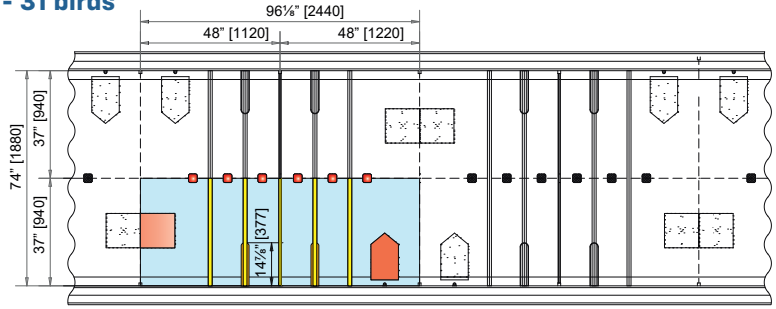

PLUS 94

Conventional System for Layers

- A** = cages height with feeding **trolley**
- B** = cages height with **chain** feeding
- C** = tier distance: 27³/₈" [695 mm] with and without drying manure system

PLUS 94

Conventional System
(Enriched configuration available as an option)

Box 96 1/8" x 37" [2440x940] - 31 birds

Box 144 1/8" x 37" [3660 x 940] - 45 birds

- box surface
- nest bottom
- perches
- nipples
- scratching area

BATTERY HEIGHT

PLUS 94	WITH DRYING SYSTEM		WITHOUT DRYING SYSTEM	
	Tier distance 27 3/8" [695mm] (C)		Tier distance 27 3/8" [695mm] (C)	
Width 88 3/4" [2255 mm]	FLAT CHAIN (B)	TROLLEY (A)	FLAT CHAIN (B)	TROLLEY (A)
3 Tiers	93,43 [2373]	100,79 [2560]	93,43 [2373]	100,79 [2560]
4 Tiers	120,79 [3068]	128,15 [3255]	120,79 [3068]	128,15 [3255]
5 Tiers	148,15 [3763]	155,52 [3950]	148,15 [3763]	155,52 [3950]
6 Tiers	175,52 [4458]	182,88 [4645]	175,52 [4458]	182,88 [4645]
7 Tiers	202,88 [5153]	210,24 [5340]	202,88 [5153]	210,24 [5340]
6 Tiers + walkway (3+3)	195,48 [4965]	202,76 [5150]	195,48 [4965]	202,76 [5150]
7 Tiers + walkway (4+3)	222,84 [5660]	230,12 [5845]	222,84 [5660]	230,12 [5845]
8 Tiers + walkway (4+4)	250,20 [6355]	257,49 [6540]	250,20 [6355]	257,49 [6540]
9 Tiers + walkway (5+4)	277,56 [7050]	284,85 [7235]	277,56 [7050]	284,85 [7235]
10 Tiers + walkway (5+5)	304,93 [7745]	312,21 [7930]	304,93 [7745]	312,21 [7930]
11 Tiers + walkway (6+5)	332,29 [8440]	339,57 [8625]	332,29 [8440]	339,57 [8625]
12 Tiers + walkway (6+6)	359,66 [9135]	366,94 [9320]	359,66 [9135]	366,94 [9320]
9 Tiers + 2 walkways (3+3+3)	269,21 [7533]	276,53 [7719]	269,21 [7533]	276,53 [7719]
10 Tiers + 2 walkways (4+3+3)	296,58 [8228]	303,90 [8414]	296,58 [8228]	303,90 [8414]
11 Tiers + 2 walkways (4+4+3)	323,94 [8923]	331,26 [9109]	323,94 [8923]	331,26 [9109]
12 Tiers + 2 walkways (4+4+4)	351,30 [9618]	358,63 [9804]	351,30 [9618]	358,63 [9804]