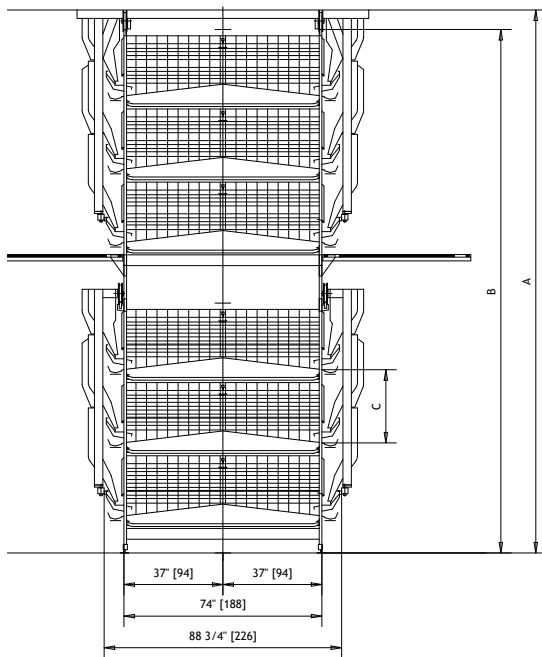

PLUS 94

Conventional System for Layers

- A** = cages height with feeding **trolley**
- B** = cages height with **chain** feeding
- C** = tier distance: 27³/₈" [695 mm] with and without drying manure system

PLUS 94

Conventional System
(Enriched configuration available as an option)

Box 96 1/8" x 37" [2440x940] - 31 birds

Box 144 1/8" x 37" [3660 x 940] - 45 birds

- box surface
- nest bottom
- perches
- nipples
- scratching area

BATTERY HEIGHT

PLUS 94	WITH DRYING SYSTEM		WITHOUT DRYING SYSTEM	
	Tier distance 27 3/8" [695mm] (C)		Tier distance 27 3/8" [695mm] (C)	
Width 88 3/4" [2255 mm]	FLAT CHAIN (B)	TROLLEY (A)	FLAT CHAIN (B)	TROLLEY (A)
3 Tiers	93,43 [2373]	100,79 [2560]	93,43 [2373]	100,79 [2560]
4 Tiers	120,79 [3068]	128,15 [3255]	120,79 [3068]	128,15 [3255]
5 Tiers	148,15 [3763]	155,52 [3950]	148,15 [3763]	155,52 [3950]
6 Tiers	175,52 [4458]	182,88 [4645]	175,52 [4458]	182,88 [4645]
7 Tiers	202,88 [5153]	210,24 [5340]	202,88 [5153]	210,24 [5340]
6 Tiers + walkway (3+3)	195,48 [4965]	202,76 [5150]	195,48 [4965]	202,76 [5150]
7 Tiers + walkway (4+3)	222,84 [5660]	230,12 [5845]	222,84 [5660]	230,12 [5845]
8 Tiers + walkway (4+4)	250,20 [6355]	257,49 [6540]	250,20 [6355]	257,49 [6540]
9 Tiers + walkway (5+4)	277,56 [7050]	284,85 [7235]	277,56 [7050]	284,85 [7235]
10 Tiers + walkway (5+5)	304,93 [7745]	312,21 [7930]	304,93 [7745]	312,21 [7930]
11 Tiers + walkway (6+5)	332,29 [8440]	339,57 [8625]	332,29 [8440]	339,57 [8625]
12 Tiers + walkway (6+6)	359,66 [9135]	366,94 [9320]	359,66 [9135]	366,94 [9320]
9 Tiers + 2 walkways (3+3+3)	269,21 [7533]	276,53 [7719]	269,21 [7533]	276,53 [7719]
10 Tiers + 2 walkways (4+3+3)	296,58 [8228]	303,90 [8414]	296,58 [8228]	303,90 [8414]
11 Tiers + 2 walkways (4+4+3)	323,94 [8923]	331,26 [9109]	323,94 [8923]	331,26 [9109]
12 Tiers + 2 walkways (4+4+4)	351,30 [9618]	358,63 [9804]	351,30 [9618]	358,63 [9804]