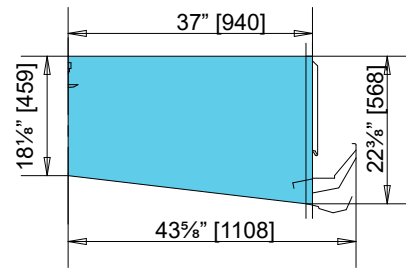

PLUS 94

Conventional System for Layers

- A** = cages height with feeding **trolley**
- B** = cages height with **chain** feeding
- C** = tier distance: 27³/₈" [695 mm] with and without drying manure system

PLUS 94

Conventional System
(Enriched configuration available as an option)

Box 96 1/8" x 37" [2440x940] - 31 birds

Box 144 1/8" x 37" [3660 x 940] - 45 birds

- box surface
- nest bottom
- perches
- nipples
- scratching area

BATTERY HEIGHT

PLUS 94	WITH DRYING SYSTEM		WITHOUT DRYING SYSTEM	
	Tier distance 27 3/8" [695mm] (C)		Tier distance 27 3/8" [695mm] (C)	
Width 88 3/4" [2255 mm]	FLAT CHAIN (B)	TROLLEY (A)	FLAT CHAIN (B)	TROLLEY (A)
3 Tiers	93,43 [2373]	100,79 [2560]	93,43 [2373]	100,79 [2560]
4 Tiers	120,79 [3068]	128,15 [3255]	120,79 [3068]	128,15 [3255]
5 Tiers	148,15 [3763]	155,52 [3950]	148,15 [3763]	155,52 [3950]
6 Tiers	175,52 [4458]	182,88 [4645]	175,52 [4458]	182,88 [4645]
7 Tiers	202,88 [5153]	210,24 [5340]	202,88 [5153]	210,24 [5340]
6 Tiers + walkway (3+3)	195,48 [4965]	202,76 [5150]	195,48 [4965]	202,76 [5150]
7 Tiers + walkway (4+3)	222,84 [5660]	230,12 [5845]	222,84 [5660]	230,12 [5845]
8 Tiers + walkway (4+4)	250,20 [6355]	257,49 [6540]	250,20 [6355]	257,49 [6540]
9 Tiers + walkway (5+4)	277,56 [7050]	284,85 [7235]	277,56 [7050]	284,85 [7235]
10 Tiers + walkway (5+5)	304,93 [7745]	312,21 [7930]	304,93 [7745]	312,21 [7930]
11 Tiers + walkway (6+5)	332,29 [8440]	339,57 [8625]	332,29 [8440]	339,57 [8625]
12 Tiers + walkway (6+6)	359,66 [9135]	366,94 [9320]	359,66 [9135]	366,94 [9320]
9 Tiers + 2 walkways (3+3+3)	269,21 [7533]	276,53 [7719]	269,21 [7533]	276,53 [7719]
10 Tiers + 2 walkways (4+3+3)	296,58 [8228]	303,90 [8414]	296,58 [8228]	303,90 [8414]
11 Tiers + 2 walkways (4+4+3)	323,94 [8923]	331,26 [9109]	323,94 [8923]	331,26 [9109]
12 Tiers + 2 walkways (4+4+4)	351,30 [9618]	358,63 [9804]	351,30 [9618]	358,63 [9804]