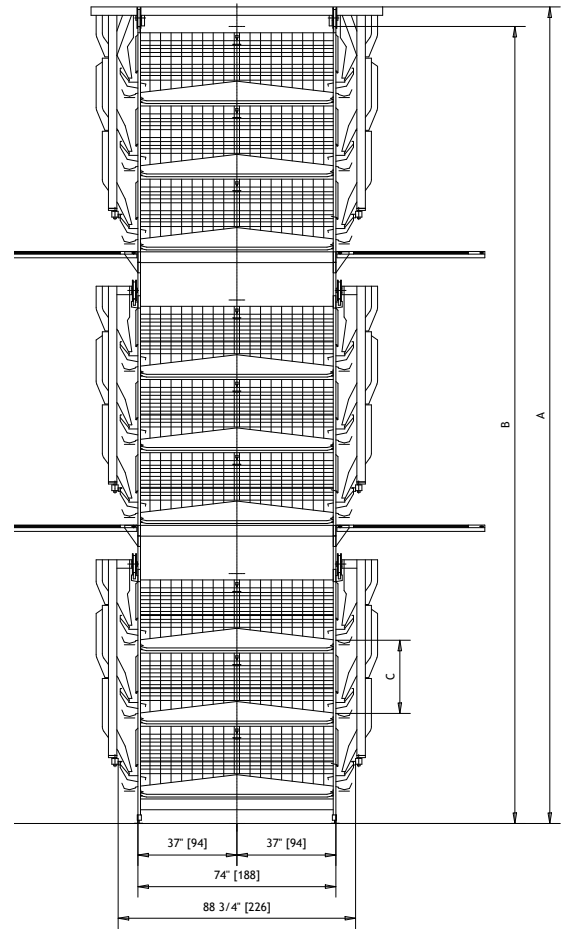

PLUS 94

Conventional System for Layers

- A** = cages height with feeding **trolley**
- B** = cages height with **chain** feeding
- C** = tier distance: 27³/₈" [695 mm] with and without drying manure system

PLUS 94

Conventional System
(Enriched configuration available as an option)

Box 96 1/8" x 37" [2440x940] - 31 birds

Box 144 1/8" x 37" [3660 x 940] - 45 birds

- box surface
- nest bottom
- perches
- nipples
- scratching area

BATTERY HEIGHT

PLUS 94	WITH DRYING SYSTEM		WITHOUT DRYING SYSTEM	
	Tier distance 27 3/8" [695mm] (C)		Tier distance 27 3/8" [695mm] (C)	
Width 88 3/4" [2255 mm]	FLAT CHAIN (B)	TROLLEY (A)	FLAT CHAIN (B)	TROLLEY (A)
3 Tiers	93,43 [2373]	100,79 [2560]	93,43 [2373]	100,79 [2560]
4 Tiers	120,79 [3068]	128,15 [3255]	120,79 [3068]	128,15 [3255]
5 Tiers	148,15 [3763]	155,52 [3950]	148,15 [3763]	155,52 [3950]
6 Tiers	175,52 [4458]	182,88 [4645]	175,52 [4458]	182,88 [4645]
7 Tiers	202,88 [5153]	210,24 [5340]	202,88 [5153]	210,24 [5340]
6 Tiers + walkway (3+3)	195,48 [4965]	202,76 [5150]	195,48 [4965]	202,76 [5150]
7 Tiers + walkway (4+3)	222,84 [5660]	230,12 [5845]	222,84 [5660]	230,12 [5845]
8 Tiers + walkway (4+4)	250,20 [6355]	257,49 [6540]	250,20 [6355]	257,49 [6540]
9 Tiers + walkway (5+4)	277,56 [7050]	284,85 [7235]	277,56 [7050]	284,85 [7235]
10 Tiers + walkway (5+5)	304,93 [7745]	312,21 [7930]	304,93 [7745]	312,21 [7930]
11 Tiers + walkway (6+5)	332,29 [8440]	339,57 [8625]	332,29 [8440]	339,57 [8625]
12 Tiers + walkway (6+6)	359,66 [9135]	366,94 [9320]	359,66 [9135]	366,94 [9320]
9 Tiers + 2 walkways (3+3+3)	269,21 [7533]	276,53 [7719]	269,21 [7533]	276,53 [7719]
10 Tiers + 2 walkways (4+3+3)	296,58 [8228]	303,90 [8414]	296,58 [8228]	303,90 [8414]
11 Tiers + 2 walkways (4+4+3)	323,94 [8923]	331,26 [9109]	323,94 [8923]	331,26 [9109]
12 Tiers + 2 walkways (4+4+4)	351,30 [9618]	358,63 [9804]	351,30 [9618]	358,63 [9804]