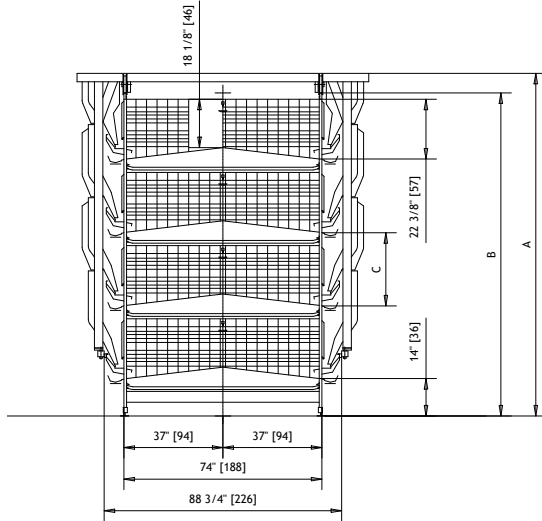

PLUS 94

Conventional System for Layers

- A** = cages height with feeding **trolley**
- B** = cages height with **chain** feeding
- C** = tier distance: 27³/₈" [695 mm] with and without drying manure system

PLUS 94

Conventional System
(Enriched configuration available as an option)

Box 96 1/8" x 37" [2440x940] - 31 birds

Box 144 1/8" x 37" [3660 x 940] - 45 birds

- box surface
- nest bottom
- perches
- nipples
- scratching area

BATTERY HEIGHT

PLUS 94	WITH DRYING SYSTEM		WITHOUT DRYING SYSTEM	
	Tier distance 27 3/8" [695mm] (C)		Tier distance 27 3/8" [695mm] (C)	
Width 88 3/4" [2255 mm]	FLAT CHAIN (B)	TROLLEY (A)	FLAT CHAIN (B)	TROLLEY (A)
3 Tiers	93,43 [2373]	100,79 [2560]	93,43 [2373]	100,79 [2560]
4 Tiers	120,79 [3068]	128,15 [3255]	120,79 [3068]	128,15 [3255]
5 Tiers	148,15 [3763]	155,52 [3950]	148,15 [3763]	155,52 [3950]
6 Tiers	175,52 [4458]	182,88 [4645]	175,52 [4458]	182,88 [4645]
7 Tiers	202,88 [5153]	210,24 [5340]	202,88 [5153]	210,24 [5340]
6 Tiers + walkway (3+3)	195,48 [4965]	202,76 [5150]	195,48 [4965]	202,76 [5150]
7 Tiers + walkway (4+3)	222,84 [5660]	230,12 [5845]	222,84 [5660]	230,12 [5845]
8 Tiers + walkway (4+4)	250,20 [6355]	257,49 [6540]	250,20 [6355]	257,49 [6540]
9 Tiers + walkway (5+4)	277,56 [7050]	284,85 [7235]	277,56 [7050]	284,85 [7235]
10 Tiers + walkway (5+5)	304,93 [7745]	312,21 [7930]	304,93 [7745]	312,21 [7930]
11 Tiers + walkway (6+5)	332,29 [8440]	339,57 [8625]	332,29 [8440]	339,57 [8625]
12 Tiers + walkway (6+6)	359,66 [9135]	366,94 [9320]	359,66 [9135]	366,94 [9320]
9 Tiers + 2 walkways (3+3+3)	269,21 [7533]	276,53 [7719]	269,21 [7533]	276,53 [7719]
10 Tiers + 2 walkways (4+3+3)	296,58 [8228]	303,90 [8414]	296,58 [8228]	303,90 [8414]
11 Tiers + 2 walkways (4+4+3)	323,94 [8923]	331,26 [9109]	323,94 [8923]	331,26 [9109]
12 Tiers + 2 walkways (4+4+4)	351,30 [9618]	358,63 [9804]	351,30 [9618]	358,63 [9804]