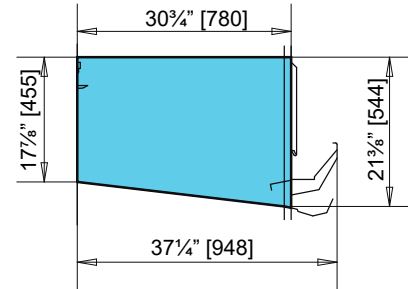

PLUS 78

Conventional System for Layers

- A** = cages height with **feeding** trolley
- B** = cages height with **chain** feeding
- C** = tier distance:
 - 26" [660 mm] without drying manure system
 - 26" [700 mm] with drying manure system

PLUS 78

Conventional System
(Enriched configuration available as an option)

Box 96¹/₈" x 30³/₄" [2440 x 780] - 25 birds

Box 144¹/₈" x 30³/₄" [3660 x 780] - 38 birds

- box surface
- nest bottom
- perches
- nipples
- scratching area

BATTERY HEIGHT

WITH DRYING SYSTEM

WITHOUT DRYING SYSTEM

PLUS 78	Tier distance 27 ¹ / ₂ " [700mm] (C)		Tier distance 26" [660mm] (C)	
	FLAT CHAIN (B)	TROLLEY (A)	FLAT CHAIN (B)	TROLLEY (A)
Width 76¹/₈" [1935 mm]				
3 Tiers	93,71 [2380]	100,99 [2565]	89,97 [2285]	97,25 [2470]
4 Tiers	121,26 [3080]	128,55 [3265]	115,95 [2945]	123,23 [3130]
5 Tiers	148,82 [3780]	156,11 [3965]	141,93 [3605]	149,22 [3790]
6 Tiers	176,38 [4480]	183,67 [4665]	167,92 [4265]	175,20 [4450]
7 Tiers	203,94 [5180]	211,23 [5365]	193,90 [4925]	201,19 [5110]
6 Tiers + walkway (3+3)	198,12 [5032]	205,32 [5215]	186,42 [4735]	193,71 [4920]
7 Tiers + walkway (4+3)	225,67 [5732]	232,88 [5915]	212,41 [5395]	219,69 [5580]
8 Tiers + walkway (4+4)	253,23 [6432]	260,44 [6615]	238,39 [6055]	245,67 [6240]
9 Tiers + walkway (5+4)	280,79 [7132]	288,00 [7315]	264,38 [6715]	271,66 [6900]
10 Tiers + walkway (5+5)	308,35 [7832]	315,56 [8015]	290,36 [7375]	297,64 [7560]
11 Tiers + walkway (6+5)	335,91 [8532]	343,12 [8715]	316,34 [8035]	323,63 [8220]
12 Tiers + walkway (6+6)	363,47 [9232]	370,67 [9415]	342,33 [8695]	349,61 [8880]
9 Tiers + 2walkways (3+3+3)	298,90 [7592]	306,23 [7778]	283,55 [7202]	290,87 [7388]
10 Tiers + 2 walkways (4+3+3)	338,27 [8592]	333,78 [8478]	309,53 [7862]	316,86 [8048]
11 Tiers + 2 walkways (4+4+3)	354,02 [8992]	361,34 [9178]	335,52 [8522]	342,84 [8708]
12 Tiers + 2 walkways (4+4+4)	381,58 [9692]	388,90 [9878]	361,50 [9182]	368,82 [9368]