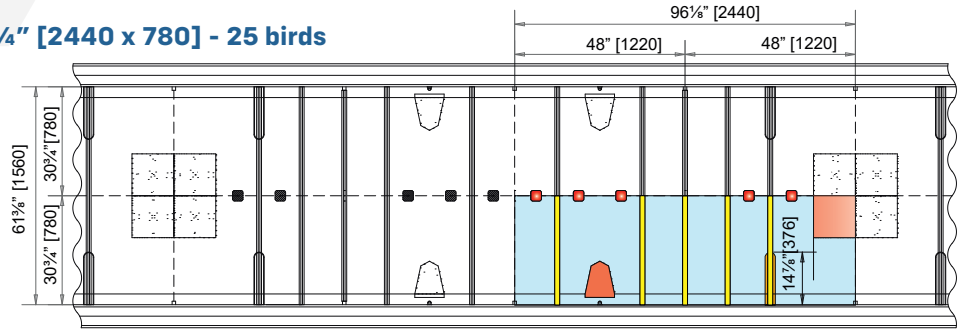

PLUS 78

Conventional System for Layers

- A** = cages height with **feeding** trolley
- B** = cages height with **chain** feeding
- C** = tier distance:
 - 26" [660 mm] without drying manure system
 - 26" [700 mm] with drying manure system

PLUS 78

Conventional System
(Enriched configuration available as an option)

Box 96¹/₈" x 30³/₄" [2440 x 780] - 25 birds

Box 144¹/₈" x 30³/₄" [3660 x 780] - 38 birds

- box surface
- nest bottom
- perches
- nipples
- scratching area

BATTERY HEIGHT

WITH DRYING SYSTEM

WITHOUT DRYING SYSTEM

PLUS 78	Tier distance 27 ¹ / ₂ " [700mm] (C)		Tier distance 26" [660mm] (C)	
	FLAT CHAIN (B)	TROLLEY (A)	FLAT CHAIN (B)	TROLLEY (A)
Width 76¹/₈" [1935 mm]				
3 Tiers	93,71 [2380]	100,99 [2565]	89,97 [2285]	97,25 [2470]
4 Tiers	121,26 [3080]	128,55 [3265]	115,95 [2945]	123,23 [3130]
5 Tiers	148,82 [3780]	156,11 [3965]	141,93 [3605]	149,22 [3790]
6 Tiers	176,38 [4480]	183,67 [4665]	167,92 [4265]	175,20 [4450]
7 Tiers	203,94 [5180]	211,23 [5365]	193,90 [4925]	201,19 [5110]
6 Tiers + walkway (3+3)	198,12 [5032]	205,32 [5215]	186,42 [4735]	193,71 [4920]
7 Tiers + walkway (4+3)	225,67 [5732]	232,88 [5915]	212,41 [5395]	219,69 [5580]
8 Tiers + walkway (4+4)	253,23 [6432]	260,44 [6615]	238,39 [6055]	245,67 [6240]
9 Tiers + walkway (5+4)	280,79 [7132]	288,00 [7315]	264,38 [6715]	271,66 [6900]
10 Tiers + walkway (5+5)	308,35 [7832]	315,56 [8015]	290,36 [7375]	297,64 [7560]
11 Tiers + walkway (6+5)	335,91 [8532]	343,12 [8715]	316,34 [8035]	323,63 [8220]
12 Tiers + walkway (6+6)	363,47 [9232]	370,67 [9415]	342,33 [8695]	349,61 [8880]
9 Tiers + 2walkways (3+3+3)	298,90 [7592]	306,23 [7778]	283,55 [7202]	290,87 [7388]
10 Tiers + 2 walkways (4+3+3)	338,27 [8592]	333,78 [8478]	309,53 [7862]	316,86 [8048]
11 Tiers + 2 walkways (4+4+3)	354,02 [8992]	361,34 [9178]	335,52 [8522]	342,84 [8708]
12 Tiers + 2 walkways (4+4+4)	381,58 [9692]	388,90 [9878]	361,50 [9182]	368,82 [9368]