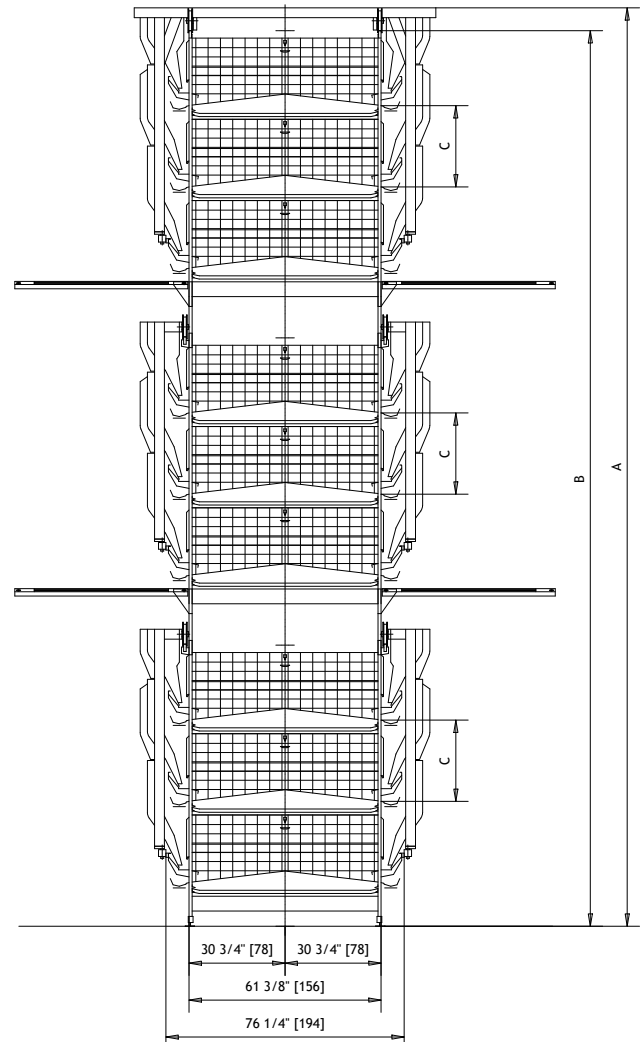

PLUS 78

Conventional System for Layers

- A** = cages height with **feeding** trolley
- B** = cages height with **chain** feeding
- C** = tier distance:
 - 26" [660 mm] without drying manure system
 - 26" [700 mm] with drying manure system

PLUS 78

Conventional System
(Enriched configuration available as an option)

Box 96¹/₈" x 30³/₄" [2440 x 780] - 25 birds

Box 144¹/₈" x 30³/₄" [3660 x 780] - 38 birds

- box surface
- nest bottom
- perches
- nipples
- scratching area

BATTERY HEIGHT

WITH DRYING SYSTEM

WITHOUT DRYING SYSTEM

PLUS 78	Tier distance 27 ¹ / ₂ " [700mm] (C)		Tier distance 26" [660mm] (C)	
	FLAT CHAIN (B)	TROLLEY (A)	FLAT CHAIN (B)	TROLLEY (A)
Width 76¹/₈" [1935 mm]				
3 Tiers	93,71 [2380]	100,99 [2565]	89,97 [2285]	97,25 [2470]
4 Tiers	121,26 [3080]	128,55 [3265]	115,95 [2945]	123,23 [3130]
5 Tiers	148,82 [3780]	156,11 [3965]	141,93 [3605]	149,22 [3790]
6 Tiers	176,38 [4480]	183,67 [4665]	167,92 [4265]	175,20 [4450]
7 Tiers	203,94 [5180]	211,23 [5365]	193,90 [4925]	201,19 [5110]
6 Tiers + walkway (3+3)	198,12 [5032]	205,32 [5215]	186,42 [4735]	193,71 [4920]
7 Tiers + walkway (4+3)	225,67 [5732]	232,88 [5915]	212,41 [5395]	219,69 [5580]
8 Tiers + walkway (4+4)	253,23 [6432]	260,44 [6615]	238,39 [6055]	245,67 [6240]
9 Tiers + walkway (5+4)	280,79 [7132]	288,00 [7315]	264,38 [6715]	271,66 [6900]
10 Tiers + walkway (5+5)	308,35 [7832]	315,56 [8015]	290,36 [7375]	297,64 [7560]
11 Tiers + walkway (6+5)	335,91 [8532]	343,12 [8715]	316,34 [8035]	323,63 [8220]
12 Tiers + walkway (6+6)	363,47 [9232]	370,67 [9415]	342,33 [8695]	349,61 [8880]
9 Tiers + 2walkways (3+3+3)	298,90 [7592]	306,23 [7778]	283,55 [7202]	290,87 [7388]
10 Tiers + 2 walkways (4+3+3)	338,27 [8592]	333,78 [8478]	309,53 [7862]	316,86 [8048]
11 Tiers + 2 walkways (4+4+3)	354,02 [8992]	361,34 [9178]	335,52 [8522]	342,84 [8708]
12 Tiers + 2 walkways (4+4+4)	381,58 [9692]	388,90 [9878]	361,50 [9182]	368,82 [9368]