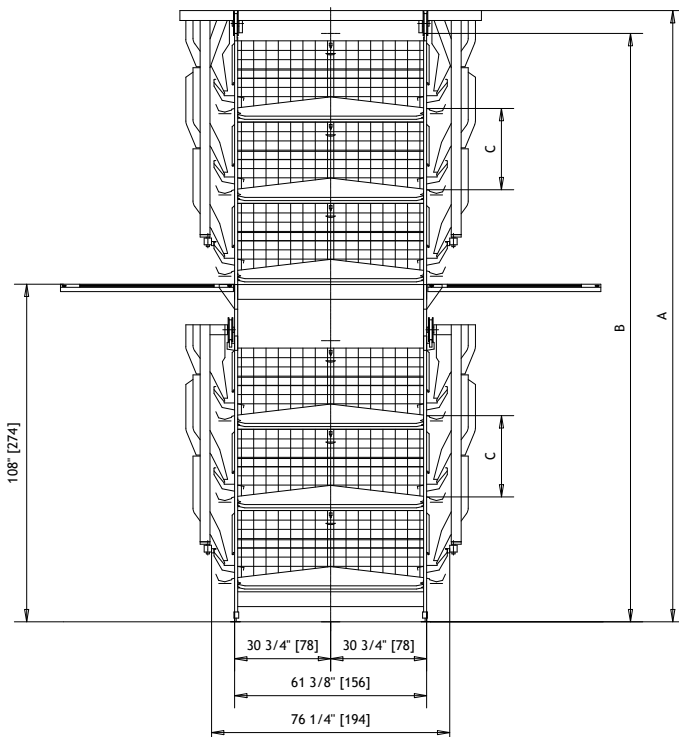

PLUS 78

Conventional System for Layers

- A** = cages height with **feeding** trolley
- B** = cages height with **chain** feeding
- C** = tier distance:
 - 26" [660 mm] without drying manure system
 - 26" [700 mm] with drying manure system

PLUS 78

Conventional System
(Enriched configuration available as an option)

Box 96¹/₈" x 30³/₄" [2440 x 780] - 25 birds

Box 144¹/₈" x 30³/₄" [3660 x 780] - 38 birds

- box surface
- nest bottom
- perches
- nipples
- scratching area

BATTERY HEIGHT

WITH DRYING SYSTEM

WITHOUT DRYING SYSTEM

PLUS 78	Tier distance 27 ¹ / ₂ " [700mm] (C)		Tier distance 26" [660mm] (C)	
	FLAT CHAIN (B)	TROLLEY (A)	FLAT CHAIN (B)	TROLLEY (A)
Width 76¹/₈" [1935 mm]				
3 Tiers	93,71 [2380]	100,99 [2565]	89,97 [2285]	97,25 [2470]
4 Tiers	121,26 [3080]	128,55 [3265]	115,95 [2945]	123,23 [3130]
5 Tiers	148,82 [3780]	156,11 [3965]	141,93 [3605]	149,22 [3790]
6 Tiers	176,38 [4480]	183,67 [4665]	167,92 [4265]	175,20 [4450]
7 Tiers	203,94 [5180]	211,23 [5365]	193,90 [4925]	201,19 [5110]
6 Tiers + walkway (3+3)	198,12 [5032]	205,32 [5215]	186,42 [4735]	193,71 [4920]
7 Tiers + walkway (4+3)	225,67 [5732]	232,88 [5915]	212,41 [5395]	219,69 [5580]
8 Tiers + walkway (4+4)	253,23 [6432]	260,44 [6615]	238,39 [6055]	245,67 [6240]
9 Tiers + walkway (5+4)	280,79 [7132]	288,00 [7315]	264,38 [6715]	271,66 [6900]
10 Tiers + walkway (5+5)	308,35 [7832]	315,56 [8015]	290,36 [7375]	297,64 [7560]
11 Tiers + walkway (6+5)	335,91 [8532]	343,12 [8715]	316,34 [8035]	323,63 [8220]
12 Tiers + walkway (6+6)	363,47 [9232]	370,67 [9415]	342,33 [8695]	349,61 [8880]
9 Tiers + 2walkways (3+3+3)	298,90 [7592]	306,23 [7778]	283,55 [7202]	290,87 [7388]
10 Tiers + 2 walkways (4+3+3)	338,27 [8592]	333,78 [8478]	309,53 [7862]	316,86 [8048]
11 Tiers + 2 walkways (4+4+3)	354,02 [8992]	361,34 [9178]	335,52 [8522]	342,84 [8708]
12 Tiers + 2 walkways (4+4+4)	381,58 [9692]	388,90 [9878]	361,50 [9182]	368,82 [9368]