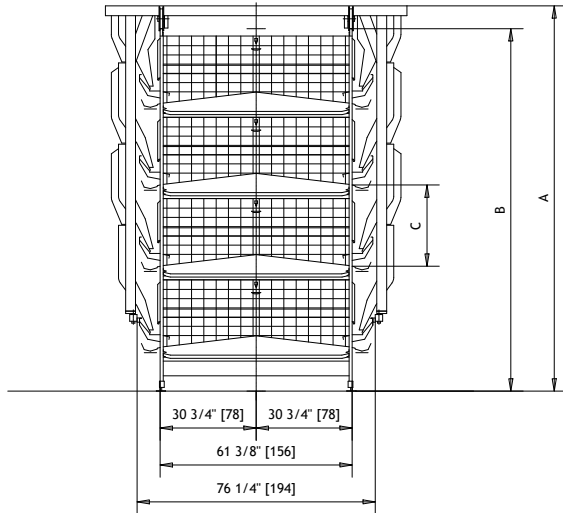

PLUS 78

Conventional System for Layers

- A** = cages height with **feeding** trolley
- B** = cages height with **chain** feeding
- C** = tier distance:
 - 26" [660 mm] without drying manure system
 - 26" [700 mm] with drying manure system

PLUS 78

Conventional System
(Enriched configuration available as an option)

Box 96¹/₈" x 30³/₄" [2440 x 780] - 25 birds

Box 144¹/₈" x 30³/₄" [3660 x 780] - 38 birds

- box surface
- nest bottom
- perches
- nipples
- scratching area

BATTERY HEIGHT

WITH DRYING SYSTEM

WITHOUT DRYING SYSTEM

PLUS 78	Tier distance 27 ¹ / ₂ " [700mm] (C)		Tier distance 26" [660mm] (C)	
	FLAT CHAIN (B)	TROLLEY (A)	FLAT CHAIN (B)	TROLLEY (A)
Width 76¹/₈" [1935 mm]				
3 Tiers	93,71 [2380]	100,99 [2565]	89,97 [2285]	97,25 [2470]
4 Tiers	121,26 [3080]	128,55 [3265]	115,95 [2945]	123,23 [3130]
5 Tiers	148,82 [3780]	156,11 [3965]	141,93 [3605]	149,22 [3790]
6 Tiers	176,38 [4480]	183,67 [4665]	167,92 [4265]	175,20 [4450]
7 Tiers	203,94 [5180]	211,23 [5365]	193,90 [4925]	201,19 [5110]
6 Tiers + walkway (3+3)	198,12 [5032]	205,32 [5215]	186,42 [4735]	193,71 [4920]
7 Tiers + walkway (4+3)	225,67 [5732]	232,88 [5915]	212,41 [5395]	219,69 [5580]
8 Tiers + walkway (4+4)	253,23 [6432]	260,44 [6615]	238,39 [6055]	245,67 [6240]
9 Tiers + walkway (5+4)	280,79 [7132]	288,00 [7315]	264,38 [6715]	271,66 [6900]
10 Tiers + walkway (5+5)	308,35 [7832]	315,56 [8015]	290,36 [7375]	297,64 [7560]
11 Tiers + walkway (6+5)	335,91 [8532]	343,12 [8715]	316,34 [8035]	323,63 [8220]
12 Tiers + walkway (6+6)	363,47 [9232]	370,67 [9415]	342,33 [8695]	349,61 [8880]
9 Tiers + 2walkways (3+3+3)	298,90 [7592]	306,23 [7778]	283,55 [7202]	290,87 [7388]
10 Tiers + 2 walkways (4+3+3)	338,27 [8592]	333,78 [8478]	309,53 [7862]	316,86 [8048]
11 Tiers + 2 walkways (4+4+3)	354,02 [8992]	361,34 [9178]	335,52 [8522]	342,84 [8708]
12 Tiers + 2 walkways (4+4+4)	381,58 [9692]	388,90 [9878]	361,50 [9182]	368,82 [9368]