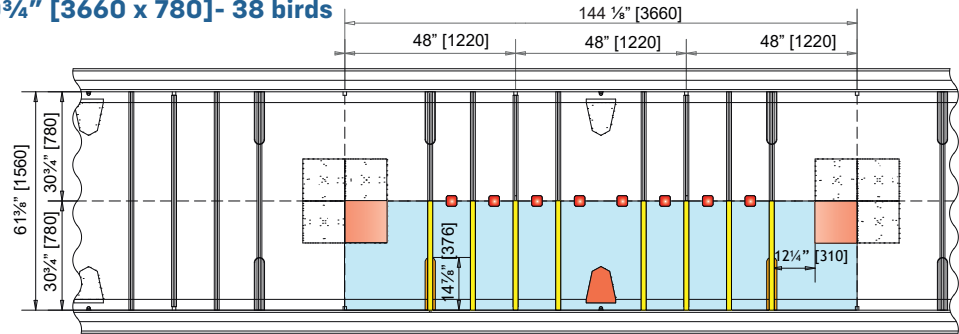

PLUS 78

Conventional System for Layers

- A** = cages height with **feeding** trolley
- B** = cages height with **chain** feeding
- C** = tier distance:
 - 26" [660 mm] without drying manure system
 - 26" [700 mm] with drying manure system

PLUS 78

Conventional System
(Enriched configuration available as an option)

Box 96¹/₈" x 30³/₄" [2440 x 780] - 25 birds

Box 144¹/₈" x 30³/₄" [3660 x 780] - 38 birds

- box surface
- nest bottom
- perches
- nipples
- scratching area

BATTERY HEIGHT

WITH DRYING SYSTEM

WITHOUT DRYING SYSTEM

PLUS 78	Tier distance 27 ¹ / ₂ " [700mm] (C)		Tier distance 26" [660mm] (C)	
	FLAT CHAIN (B)	TROLLEY (A)	FLAT CHAIN (B)	TROLLEY (A)
Width 76¹/₈" [1935 mm]				
3 Tiers	93,71 [2380]	100,99 [2565]	89,97 [2285]	97,25 [2470]
4 Tiers	121,26 [3080]	128,55 [3265]	115,95 [2945]	123,23 [3130]
5 Tiers	148,82 [3780]	156,11 [3965]	141,93 [3605]	149,22 [3790]
6 Tiers	176,38 [4480]	183,67 [4665]	167,92 [4265]	175,20 [4450]
7 Tiers	203,94 [5180]	211,23 [5365]	193,90 [4925]	201,19 [5110]
6 Tiers + walkway (3+3)	198,12 [5032]	205,32 [5215]	186,42 [4735]	193,71 [4920]
7 Tiers + walkway (4+3)	225,67 [5732]	232,88 [5915]	212,41 [5395]	219,69 [5580]
8 Tiers + walkway (4+4)	253,23 [6432]	260,44 [6615]	238,39 [6055]	245,67 [6240]
9 Tiers + walkway (5+4)	280,79 [7132]	288,00 [7315]	264,38 [6715]	271,66 [6900]
10 Tiers + walkway (5+5)	308,35 [7832]	315,56 [8015]	290,36 [7375]	297,64 [7560]
11 Tiers + walkway (6+5)	335,91 [8532]	343,12 [8715]	316,34 [8035]	323,63 [8220]
12 Tiers + walkway (6+6)	363,47 [9232]	370,67 [9415]	342,33 [8695]	349,61 [8880]
9 Tiers + 2walkways (3+3+3)	298,90 [7592]	306,23 [7778]	283,55 [7202]	290,87 [7388]
10 Tiers + 2 walkways (4+3+3)	338,27 [8592]	333,78 [8478]	309,53 [7862]	316,86 [8048]
11 Tiers + 2 walkways (4+4+3)	354,02 [8992]	361,34 [9178]	335,52 [8522]	342,84 [8708]
12 Tiers + 2 walkways (4+4+4)	381,58 [9692]	388,90 [9878]	361,50 [9182]	368,82 [9368]