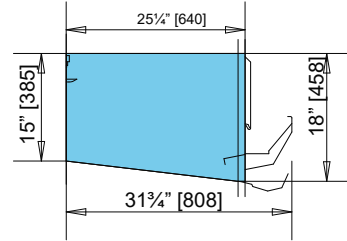

## Conventional System for Layers

- A** = cages height with feeding **trolley**
- B** = cages height with **chain** feeding
- C** = tier distance:
  - 22 1/4" [565 mm] without drying manure system
  - 24 3/8" [620 mm] with drying manure system

# UNIVERSAL 64

Conventional System

**BOX DIMENSION**  
24" X 25 1/4" [61X64 CM]

UNIVERSAL 64	BATTERY HEIGHT			
	WITH DRYING SYSTEM		WITHOUT DRYING SYSTEM	
	Tier distance 24 3/8" [620mm] (C)		Tier distance 22 1/4" [565mm] (C)	
Width 65 1/2" [1655 mm]	FLAT CHAIN (B)	TROLLEY (A)	FLAT CHAIN (B)	TROLLEY (A)
3 Tiers	84,57 [2148]	91,89 [2334]	78,08 [1983]	85,40 [2169]
4 Tiers	108,98 [2768]	116,30 [2954]	100,32 [2548]	107,64 [2734]
5 Tiers	133,08 [3380]	140,71 [3574]	122,56 [3113]	129,89 [3299]
6 Tiers	157,80 [4008]	165,12 [4194]	144,81 [3678]	152,13 [3864]
7 Tiers	182,21 [4628]	189,53 [4814]	167,05 [4243]	174,38 [4429]
6 Tiers + walkway (3+3)	183,08 [4650]	190,36 [4835]	171,07 [4345]	178,35 [4530]
7 Tiers + walkway (4+3)	207,49 [5270]	214,77 [5455]	193,31 [4910]	200,60 [5095]
8 Tiers + walkway (4+4)	231,89 [5890]	239,18 [6075]	215,56 [5475]	222,84 [5660]
9 Tiers + walkway (5+4)	256,30 [6510]	263,59 [6695]	237,80 [6040]	245,08 [6225]
10 Tiers + walkway (5+5)	280,71 [7130]	288,00 [7315]	260,04 [6605]	267,33 [6790]
11 Tiers + walkway (6+5)	305,12 [7750]	312,41 [7935]	282,29 [7170]	289,57 [7355]
12 Tiers + walkway (6+6)	329,53 [8370]	336,82 [8555]	304,53 [7735]	311,82 [7920]
9 Tiers + 2 walkways (3+3+3)	270,99 [6883]	278,35 [7070]	250,36 [6359]	257,64 [6544]
10 Tiers + 2 walkways (4+3+3)	295,40 [7503]	302,76 [7690]	272,60 [6924]	279,89 [7109]
11 Tiers + 2 walkways (4+4+3)	319,81 [8123]	327,17 [8310]	294,85 [7489]	302,13 [7674]
12 Tiers + 2 walkways (4+4+4)	344,22 [8743]	351,58 [8930]	317,09 [8054]	324,38 [8239]