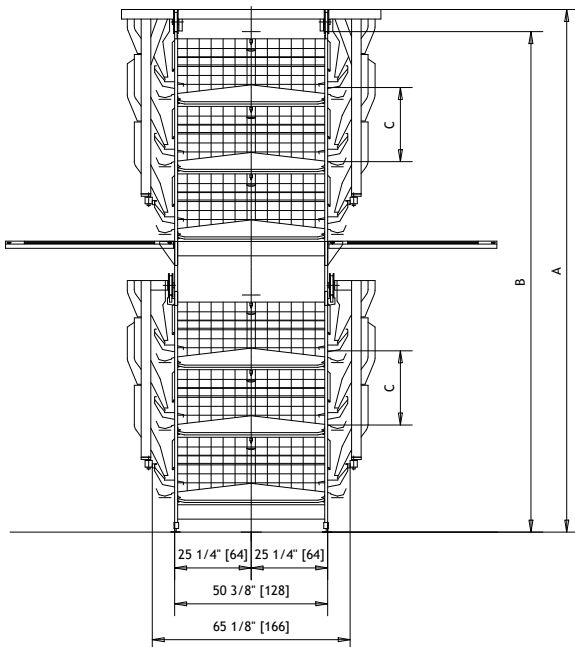

## Conventional System for Layers

- A** = cages height with feeding **trolley**
- B** = cages height with **chain** feeding
- C** = tier distance:
  - 22 1/4" [565 mm] without drying manure system
  - 24 3/8" [620 mm] with drying manure system

# UNIVERSAL 64

Conventional System

**BOX DIMENSION**  
24" X 25 1/4" [61X64 CM]

UNIVERSAL 64	BATTERY HEIGHT			
	WITH DRYING SYSTEM		WITHOUT DRYING SYSTEM	
	Tier distance 24 3/8" [620mm] (C)		Tier distance 22 1/4" [565mm] (C)	
Width 65 1/2" [1655 mm]	FLAT CHAIN (B)	TROLLEY (A)	FLAT CHAIN (B)	TROLLEY (A)
3 Tiers	84,57 [2148]	91,89 [2334]	78,08 [1983]	85,40 [2169]
4 Tiers	108,98 [2768]	116,30 [2954]	100,32 [2548]	107,64 [2734]
5 Tiers	133,08 [3380]	140,71 [3574]	122,56 [3113]	129,89 [3299]
6 Tiers	157,80 [4008]	165,12 [4194]	144,81 [3678]	152,13 [3864]
7 Tiers	182,21 [4628]	189,53 [4814]	167,05 [4243]	174,38 [4429]
6 Tiers + walkway (3+3)	183,08 [4650]	190,36 [4835]	171,07 [4345]	178,35 [4530]
7 Tiers + walkway (4+3)	207,49 [5270]	214,77 [5455]	193,31 [4910]	200,60 [5095]
8 Tiers + walkway (4+4)	231,89 [5890]	239,18 [6075]	215,56 [5475]	222,84 [5660]
9 Tiers + walkway (5+4)	256,30 [6510]	263,59 [6695]	237,80 [6040]	245,08 [6225]
10 Tiers + walkway (5+5)	280,71 [7130]	288,00 [7315]	260,04 [6605]	267,33 [6790]
11 Tiers + walkway (6+5)	305,12 [7750]	312,41 [7935]	282,29 [7170]	289,57 [7355]
12 Tiers + walkway (6+6)	329,53 [8370]	336,82 [8555]	304,53 [7735]	311,82 [7920]
9 Tiers + 2 walkways (3+3+3)	270,99 [6883]	278,35 [7070]	250,36 [6359]	257,64 [6544]
10 Tiers + 2 walkways (4+3+3)	295,40 [7503]	302,76 [7690]	272,60 [6924]	279,89 [7109]
11 Tiers + 2 walkways (4+4+3)	319,81 [8123]	327,17 [8310]	294,85 [7489]	302,13 [7674]
12 Tiers + 2 walkways (4+4+4)	344,22 [8743]	351,58 [8930]	317,09 [8054]	324,38 [8239]