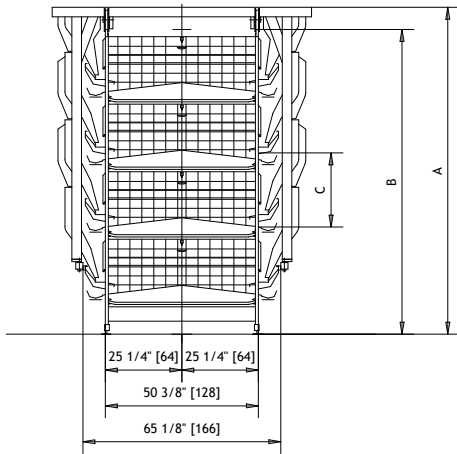

## Conventional System for Layers

- A** = cages height with feeding **trolley**
- B** = cages height with **chain** feeding
- C** = tier distance:
  - 22 1/4" [565 mm] without drying manure system
  - 24 3/8" [620 mm] with drying manure system

# UNIVERSAL 64

Conventional System

**BOX DIMENSION**  
24" X 25 1/4" [61X64 CM]

UNIVERSAL 64	BATTERY HEIGHT			
	WITH DRYING SYSTEM		WITHOUT DRYING SYSTEM	
	Tier distance 24 3/8" [620mm] (C)		Tier distance 22 1/4" [565mm] (C)	
Width 65 1/2" [1655 mm]	FLAT CHAIN (B)	TROLLEY (A)	FLAT CHAIN (B)	TROLLEY (A)
3 Tiers	84,57 [2148]	91,89 [2334]	78,08 [1983]	85,40 [2169]
4 Tiers	108,98 [2768]	116,30 [2954]	100,32 [2548]	107,64 [2734]
5 Tiers	133,08 [3380]	140,71 [3574]	122,56 [3113]	129,89 [3299]
6 Tiers	157,80 [4008]	165,12 [4194]	144,81 [3678]	152,13 [3864]
7 Tiers	182,21 [4628]	189,53 [4814]	167,05 [4243]	174,38 [4429]
6 Tiers + walkway (3+3)	183,08 [4650]	190,36 [4835]	171,07 [4345]	178,35 [4530]
7 Tiers + walkway (4+3)	207,49 [5270]	214,77 [5455]	193,31 [4910]	200,60 [5095]
8 Tiers + walkway (4+4)	231,89 [5890]	239,18 [6075]	215,56 [5475]	222,84 [5660]
9 Tiers + walkway (5+4)	256,30 [6510]	263,59 [6695]	237,80 [6040]	245,08 [6225]
10 Tiers + walkway (5+5)	280,71 [7130]	288,00 [7315]	260,04 [6605]	267,33 [6790]
11 Tiers + walkway (6+5)	305,12 [7750]	312,41 [7935]	282,29 [7170]	289,57 [7355]
12 Tiers + walkway (6+6)	329,53 [8370]	336,82 [8555]	304,53 [7735]	311,82 [7920]
9 Tiers + 2 walkways (3+3+3)	270,99 [6883]	278,35 [7070]	250,36 [6359]	257,64 [6544]
10 Tiers + 2 walkways (4+3+3)	295,40 [7503]	302,76 [7690]	272,60 [6924]	279,89 [7109]
11 Tiers + 2 walkways (4+4+3)	319,81 [8123]	327,17 [8310]	294,85 [7489]	302,13 [7674]
12 Tiers + 2 walkways (4+4+4)	344,22 [8743]	351,58 [8930]	317,09 [8054]	324,38 [8239]