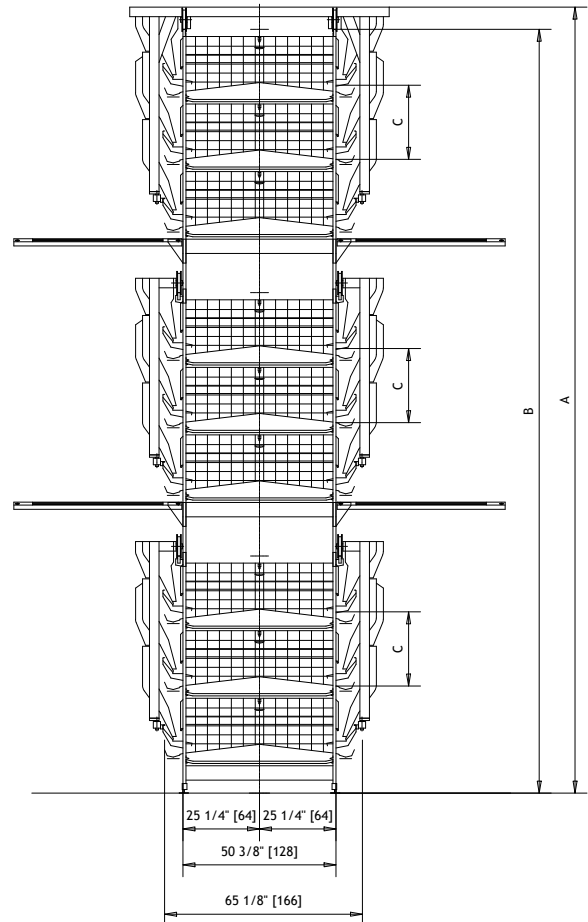

## Conventional System for Layers

- A** = cages height with feeding **trolley**
- B** = cages height with **chain** feeding
- C** = tier distance:
  - 22 1/4" [565 mm] without drying manure system
  - 24 3/8" [620 mm] with drying manure system

# UNIVERSAL 64

Conventional System

**BOX DIMENSION**  
24" X 25 1/4" [61X64 CM]

UNIVERSAL 64	BATTERY HEIGHT			
	WITH DRYING SYSTEM		WITHOUT DRYING SYSTEM	
	Tier distance 24 3/8" [620mm] (C)		Tier distance 22 1/4" [565mm] (C)	
Width 65 1/2" [1655 mm]	FLAT CHAIN (B)	TROLLEY (A)	FLAT CHAIN (B)	TROLLEY (A)
3 Tiers	84,57 [2148]	91,89 [2334]	78,08 [1983]	85,40 [2169]
4 Tiers	108,98 [2768]	116,30 [2954]	100,32 [2548]	107,64 [2734]
5 Tiers	133,08 [3380]	140,71 [3574]	122,56 [3113]	129,89 [3299]
6 Tiers	157,80 [4008]	165,12 [4194]	144,81 [3678]	152,13 [3864]
7 Tiers	182,21 [4628]	189,53 [4814]	167,05 [4243]	174,38 [4429]
6 Tiers + walkway (3+3)	183,08 [4650]	190,36 [4835]	171,07 [4345]	178,35 [4530]
7 Tiers + walkway (4+3)	207,49 [5270]	214,77 [5455]	193,31 [4910]	200,60 [5095]
8 Tiers + walkway (4+4)	231,89 [5890]	239,18 [6075]	215,56 [5475]	222,84 [5660]
9 Tiers + walkway (5+4)	256,30 [6510]	263,59 [6695]	237,80 [6040]	245,08 [6225]
10 Tiers + walkway (5+5)	280,71 [7130]	288,00 [7315]	260,04 [6605]	267,33 [6790]
11 Tiers + walkway (6+5)	305,12 [7750]	312,41 [7935]	282,29 [7170]	289,57 [7355]
12 Tiers + walkway (6+6)	329,53 [8370]	336,82 [8555]	304,53 [7735]	311,82 [7920]
9 Tiers + 2 walkways (3+3+3)	270,99 [6883]	278,35 [7070]	250,36 [6359]	257,64 [6544]
10 Tiers + 2 walkways (4+3+3)	295,40 [7503]	302,76 [7690]	272,60 [6924]	279,89 [7109]
11 Tiers + 2 walkways (4+4+3)	319,81 [8123]	327,17 [8310]	294,85 [7489]	302,13 [7674]
12 Tiers + 2 walkways (4+4+4)	344,22 [8743]	351,58 [8930]	317,09 [8054]	324,38 [8239]