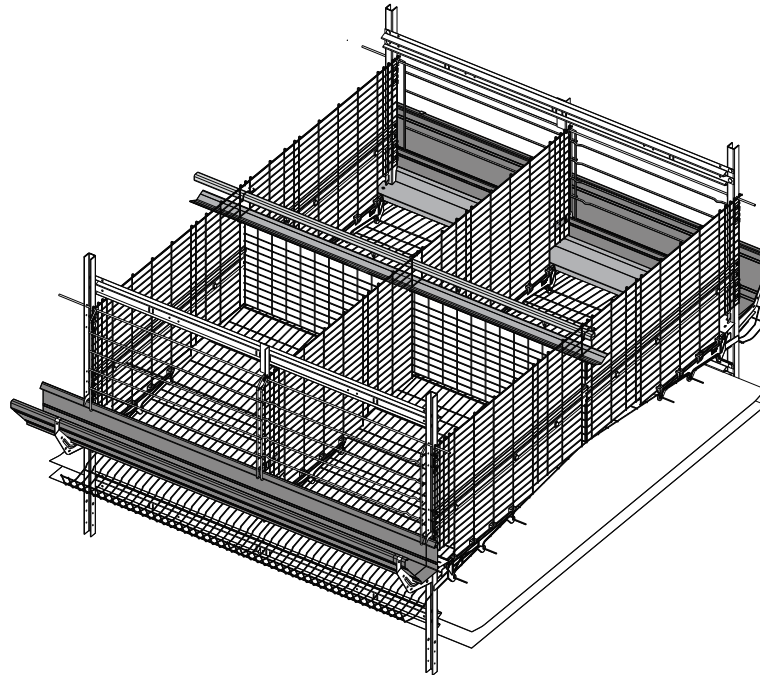

# UNIVERSAL 64

## Conventional System for Layers

- A** = cages height with feeding **trolley**
- B** = cages height with **chain** feeding
- C** = tier distance:
  - 22 1/4" [565 mm] without drying manure system
  - 24 3/8" [620 mm] with drying manure system

# UNIVERSAL 64

Conventional System

**BOX DIMENSION**  
24" X 25 1/4" [61X64 CM]

UNIVERSAL 64	BATTERY HEIGHT			
	WITH DRYING SYSTEM		WITHOUT DRYING SYSTEM	
	Tier distance 24 3/8" [620mm] (C)		Tier distance 22 1/4" [565mm] (C)	
Width 65 1/2" [1655 mm]	FLAT CHAIN (B)	TROLLEY (A)	FLAT CHAIN (B)	TROLLEY (A)
3 Tiers	84,57 [2148]	91,89 [2334]	78,08 [1983]	85,40 [2169]
4 Tiers	108,98 [2768]	116,30 [2954]	100,32 [2548]	107,64 [2734]
5 Tiers	133,08 [3380]	140,71 [3574]	122,56 [3113]	129,89 [3299]
6 Tiers	157,80 [4008]	165,12 [4194]	144,81 [3678]	152,13 [3864]
7 Tiers	182,21 [4628]	189,53 [4814]	167,05 [4243]	174,38 [4429]
6 Tiers + walkway (3+3)	183,08 [4650]	190,36 [4835]	171,07 [4345]	178,35 [4530]
7 Tiers + walkway (4+3)	207,49 [5270]	214,77 [5455]	193,31 [4910]	200,60 [5095]
8 Tiers + walkway (4+4)	231,89 [5890]	239,18 [6075]	215,56 [5475]	222,84 [5660]
9 Tiers + walkway (5+4)	256,30 [6510]	263,59 [6695]	237,80 [6040]	245,08 [6225]
10 Tiers + walkway (5+5)	280,71 [7130]	288,00 [7315]	260,04 [6605]	267,33 [6790]
11 Tiers + walkway (6+5)	305,12 [7750]	312,41 [7935]	282,29 [7170]	289,57 [7355]
12 Tiers + walkway (6+6)	329,53 [8370]	336,82 [8555]	304,53 [7735]	311,82 [7920]
9 Tiers + 2 walkways (3+3+3)	270,99 [6883]	278,35 [7070]	250,36 [6359]	257,64 [6544]
10 Tiers + 2 walkways (4+3+3)	295,40 [7503]	302,76 [7690]	272,60 [6924]	279,89 [7109]
11 Tiers + 2 walkways (4+4+3)	319,81 [8123]	327,17 [8310]	294,85 [7489]	302,13 [7674]
12 Tiers + 2 walkways (4+4+4)	344,22 [8743]	351,58 [8930]	317,09 [8054]	324,38 [8239]