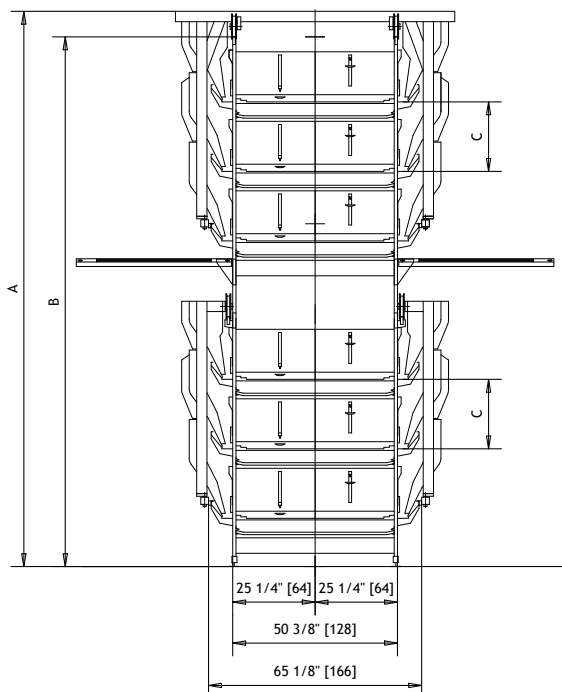

IDEAL PLUS

Conventional Rearing System

- A** = Cages height with feeding **trolley**
- B** = Cages height with **chain** feeding
- C** = Tier distance:
 - 21 1/4" [540 mm] without drying manure system
 - 23 1/4" [590 mm] with drying manure system

IDEAL PLUS

Conventional Rearing

IDEAL PLUS	BATTERY HEIGHT			
	WITH DRYING SYSTEM		WITHOUT DRYING SYSTEM	
	Tier distance 23¼" [590] (C)		Tier distance 21¼" [540] (C)	
Width 65½" [1655 mm]	FLAT CHAIN (B)	TROLLEY (A)	FLAT CHAIN (B)	TROLLEY (A)
3 Tiers	85,04 [2160]	92,84 [2358]	83,08 [2110]	90,87 [2308]
4 Tiers	108,27 [2750]	116,07 [2948]	104,34 [2650]	112,13 [2848]
5 Tiers	131,50 [3340]	139,30 [3538]	125,60 [3190]	133,39 [3388]
6 Tiers	154,73 [3930]	162,52 [4128]	146,86 [3730]	154,65 [3928]
7 Tiers	177,96 [4520]	185,75 [4718]	168,12 [4270]	175,91 [4468]
6 Tiers + walkway (3+3)	171,19 [4348]	176,26 [4477]	159,14 [4042]	166,93 [4240]
7 Tiers + walkway (4+3)	194,41 [4938]	199,49 [5067]	180,40 [4582]	188,19 [4780]
8 Tiers + walkway (4+4)	217,64 [5528]	222,72 [5657]	201,66 [5122]	209,45 [5320]
9 Tiers + walkway (5+4)	240,87 [6118]	245,95 [6247]	222,92 [5662]	230,71 [5860]
9 Tiers + 2 walkways (3+3+3)	261,54 [6643]	266,62 [6772]	234,73 [5962]	239,77 [6090]