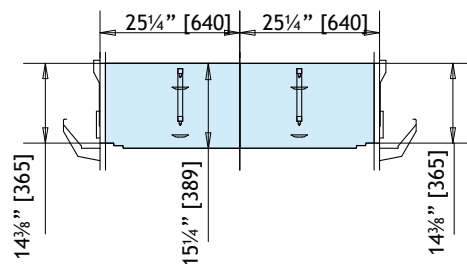

IDEAL PLUS

Conventional Rearing System

- A** = Cages height with feeding **trolley**
- B** = Cages height with **chain** feeding
- C** = Tier distance:
 - 21 1/4" [540 mm] without drying manure system
 - 23 1/4" [590 mm] with drying manure system

IDEAL PLUS

Conventional Rearing

IDEAL PLUS	BATTERY HEIGHT			
	WITH DRYING SYSTEM		WITHOUT DRYING SYSTEM	
	Tier distance 23¼" [590] (C)		Tier distance 21¼" [540] (C)	
Width 65½" [1655 mm]	FLAT CHAIN (B)	TROLLEY (A)	FLAT CHAIN (B)	TROLLEY (A)
3 Tiers	85,04 [2160]	92,84 [2358]	83,08 [2110]	90,87 [2308]
4 Tiers	108,27 [2750]	116,07 [2948]	104,34 [2650]	112,13 [2848]
5 Tiers	131,50 [3340]	139,30 [3538]	125,60 [3190]	133,39 [3388]
6 Tiers	154,73 [3930]	162,52 [4128]	146,86 [3730]	154,65 [3928]
7 Tiers	177,96 [4520]	185,75 [4718]	168,12 [4270]	175,91 [4468]
6 Tiers + walkway (3+3)	171,19 [4348]	176,26 [4477]	159,14 [4042]	166,93 [4240]
7 Tiers + walkway (4+3)	194,41 [4938]	199,49 [5067]	180,40 [4582]	188,19 [4780]
8 Tiers + walkway (4+4)	217,64 [5528]	222,72 [5657]	201,66 [5122]	209,45 [5320]
9 Tiers + walkway (5+4)	240,87 [6118]	245,95 [6247]	222,92 [5662]	230,71 [5860]
9 Tiers + 2 walkways (3+3+3)	261,54 [6643]	266,62 [6772]	234,73 [5962]	239,77 [6090]