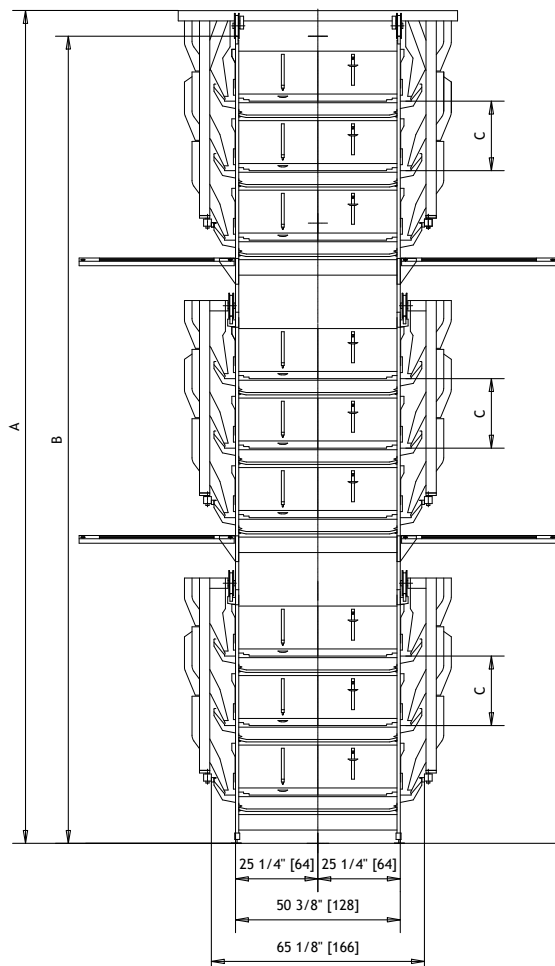

IDEAL PLUS

Conventional Rearing System

- A** = Cages height with feeding **trolley**
- B** = Cages height with **chain** feeding
- C** = Tier distance:
 - 21 1/4" [540 mm] without drying manure system
 - 23 1/4" [590 mm] with drying manure system

IDEAL PLUS

Conventional Rearing

IDEAL PLUS	BATTERY HEIGHT			
	WITH DRYING SYSTEM		WITHOUT DRYING SYSTEM	
	Tier distance 23¼" [590] (C)		Tier distance 21¼" [540] (C)	
Width 65½" [1655 mm]	FLAT CHAIN (B)	TROLLEY (A)	FLAT CHAIN (B)	TROLLEY (A)
3 Tiers	85,04 [2160]	92,84 [2358]	83,08 [2110]	90,87 [2308]
4 Tiers	108,27 [2750]	116,07 [2948]	104,34 [2650]	112,13 [2848]
5 Tiers	131,50 [3340]	139,30 [3538]	125,60 [3190]	133,39 [3388]
6 Tiers	154,73 [3930]	162,52 [4128]	146,86 [3730]	154,65 [3928]
7 Tiers	177,96 [4520]	185,75 [4718]	168,12 [4270]	175,91 [4468]
6 Tiers + walkway (3+3)	171,19 [4348]	176,26 [4477]	159,14 [4042]	166,93 [4240]
7 Tiers + walkway (4+3)	194,41 [4938]	199,49 [5067]	180,40 [4582]	188,19 [4780]
8 Tiers + walkway (4+4)	217,64 [5528]	222,72 [5657]	201,66 [5122]	209,45 [5320]
9 Tiers + walkway (5+4)	240,87 [6118]	245,95 [6247]	222,92 [5662]	230,71 [5860]
9 Tiers + 2 walkways (3+3+3)	261,54 [6643]	266,62 [6772]	234,73 [5962]	239,77 [6090]