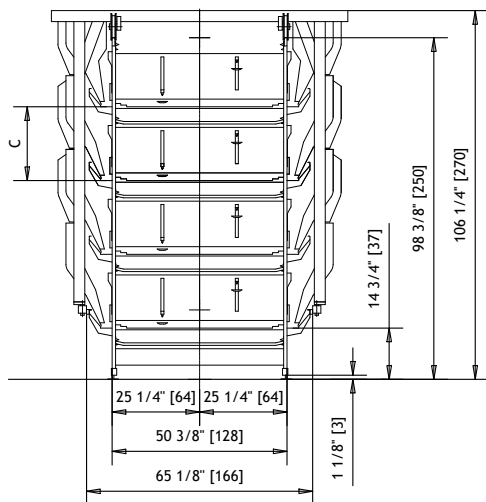

IDEAL PLUS

Conventional Rearing System

- A** = Cages height with feeding **trolley**
- B** = Cages height with **chain** feeding
- C** = Tier distance:
 - 21 1/4" [540 mm] without drying manure system
 - 23 1/4" [590 mm] with drying manure system

IDEAL PLUS

Conventional Rearing

IDEAL PLUS	BATTERY HEIGHT			
	WITH DRYING SYSTEM		WITHOUT DRYING SYSTEM	
	Tier distance 23¼" [590] (C)		Tier distance 21¼" [540] (C)	
Width 65½" [1655 mm]	FLAT CHAIN (B)	TROLLEY (A)	FLAT CHAIN (B)	TROLLEY (A)
3 Tiers	85,04 [2160]	92,84 [2358]	83,08 [2110]	90,87 [2308]
4 Tiers	108,27 [2750]	116,07 [2948]	104,34 [2650]	112,13 [2848]
5 Tiers	131,50 [3340]	139,30 [3538]	125,60 [3190]	133,39 [3388]
6 Tiers	154,73 [3930]	162,52 [4128]	146,86 [3730]	154,65 [3928]
7 Tiers	177,96 [4520]	185,75 [4718]	168,12 [4270]	175,91 [4468]
6 Tiers + walkway (3+3)	171,19 [4348]	176,26 [4477]	159,14 [4042]	166,93 [4240]
7 Tiers + walkway (4+3)	194,41 [4938]	199,49 [5067]	180,40 [4582]	188,19 [4780]
8 Tiers + walkway (4+4)	217,64 [5528]	222,72 [5657]	201,66 [5122]	209,45 [5320]
9 Tiers + walkway (5+4)	240,87 [6118]	245,95 [6247]	222,92 [5662]	230,71 [5860]
9 Tiers + 2 walkways (3+3+3)	261,54 [6643]	266,62 [6772]	234,73 [5962]	239,77 [6090]