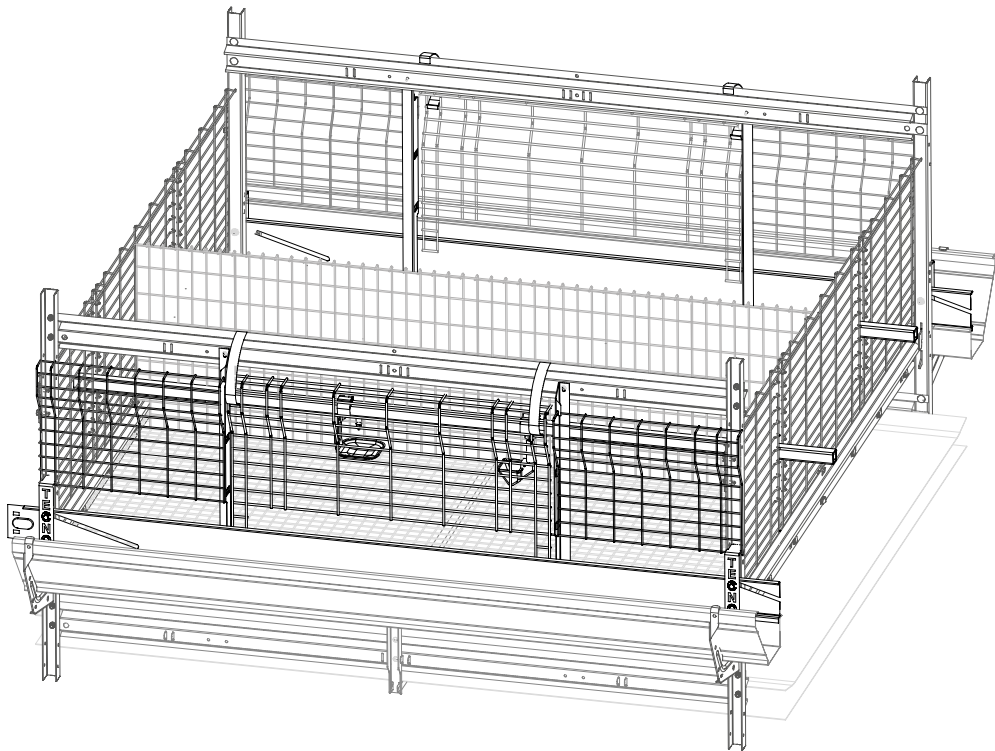

IDEAL PLUS

Conventional Rearing System

- A** = Cages height with feeding **trolley**
- B** = Cages height with **chain** feeding
- C** = Tier distance:
 - 21 1/4" [540 mm] without drying manure system
 - 23 1/4" [590 mm] with drying manure system

IDEAL PLUS

Conventional Rearing

IDEAL PLUS	BATTERY HEIGHT			
	WITH DRYING SYSTEM		WITHOUT DRYING SYSTEM	
	Tier distance 23¼" [590] (C)		Tier distance 21¼" [540] (C)	
Width 65½" [1655 mm]	FLAT CHAIN (B)	TROLLEY (A)	FLAT CHAIN (B)	TROLLEY (A)
3 Tiers	85,04 [2160]	92,84 [2358]	83,08 [2110]	90,87 [2308]
4 Tiers	108,27 [2750]	116,07 [2948]	104,34 [2650]	112,13 [2848]
5 Tiers	131,50 [3340]	139,30 [3538]	125,60 [3190]	133,39 [3388]
6 Tiers	154,73 [3930]	162,52 [4128]	146,86 [3730]	154,65 [3928]
7 Tiers	177,96 [4520]	185,75 [4718]	168,12 [4270]	175,91 [4468]
6 Tiers + walkway (3+3)	171,19 [4348]	176,26 [4477]	159,14 [4042]	166,93 [4240]
7 Tiers + walkway (4+3)	194,41 [4938]	199,49 [5067]	180,40 [4582]	188,19 [4780]
8 Tiers + walkway (4+4)	217,64 [5528]	222,72 [5657]	201,66 [5122]	209,45 [5320]
9 Tiers + walkway (5+4)	240,87 [6118]	245,95 [6247]	222,92 [5662]	230,71 [5860]
9 Tiers + 2 walkways (3+3+3)	261,54 [6643]	266,62 [6772]	234,73 [5962]	239,77 [6090]